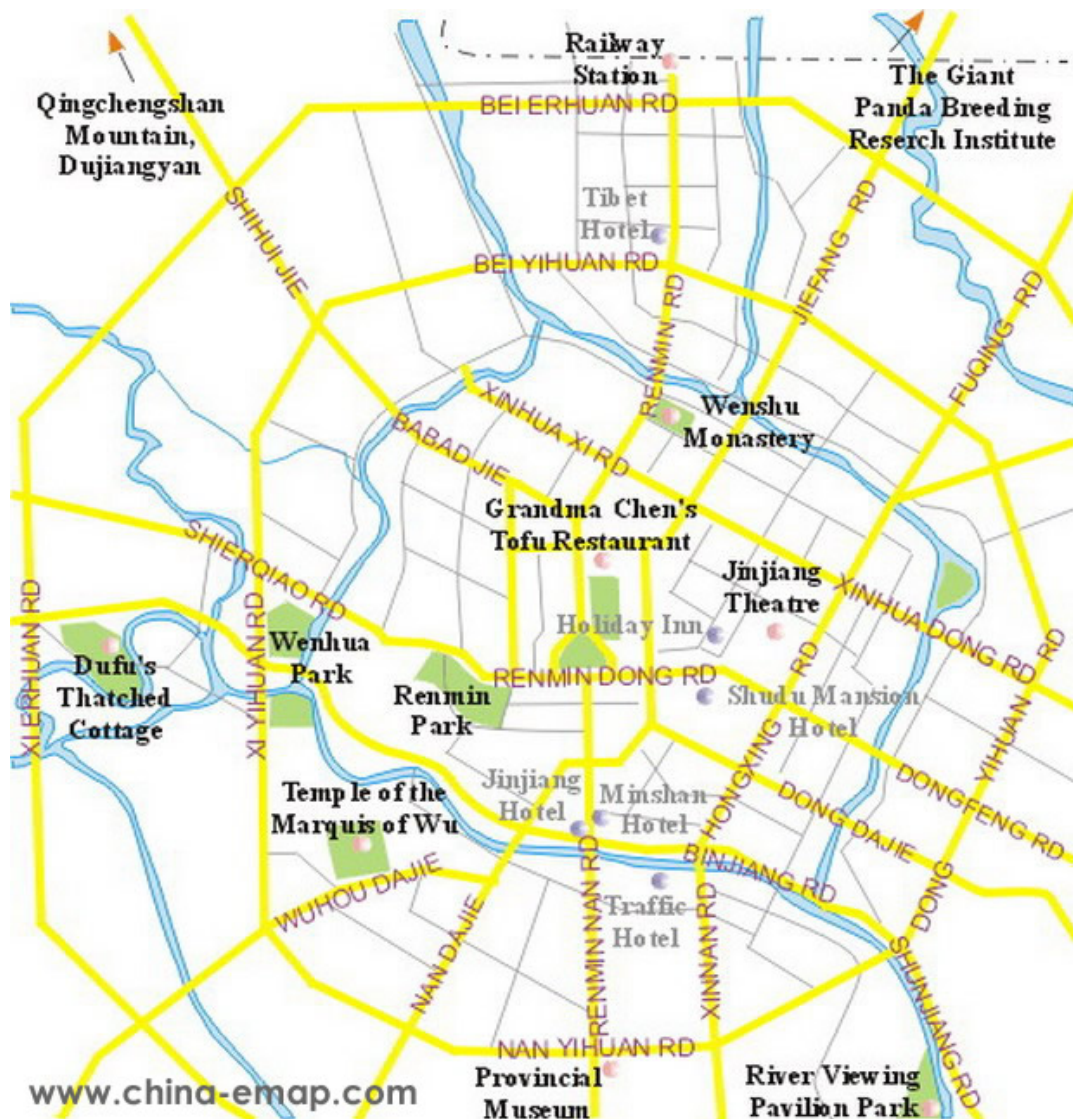

Chengdu City Map

Chengdu is situated in the middle of Sichuan Province, the West Sichuan Plain. Covering an area of 12390 sq km, it is 192 KM long from east to west and 166 km wide from south to north. Up to the year 2000, the city zone of Chengdu is 208 sq km.

Find your China travel map here. Carte de Chine www.china-emap.com

Tel:(+86)10-5823 7215 Fax:(+86)10-5823 7201

A02- A2306, Zhaowei Huadeng Plaza, No.14 Jiuxianqiao, Beijing 100016, China